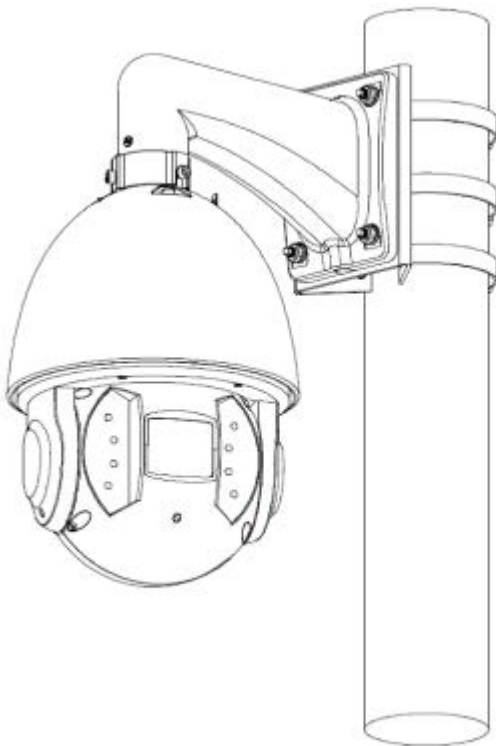

Dimensions (mm)

Applications