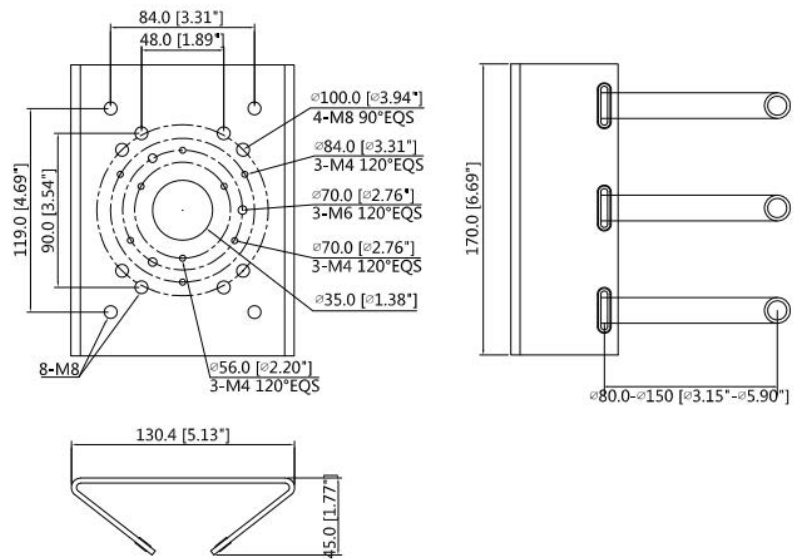

Pole mount Bracket - INSX150

Material: Aluminum & SECC Steel

Dimensions: 170mm x 130mm x 45mm

Color: White

Type of Installation: Pole

Net Weight: 1kg

Load Bearing Capacity: 10kg

Work with: INSX303 or INSX300S or INSX134

or INSX151 or INSX120

Dimensions (mm)

Applications

Work with:

INSX303

INSX300S

INSX134

INSX151